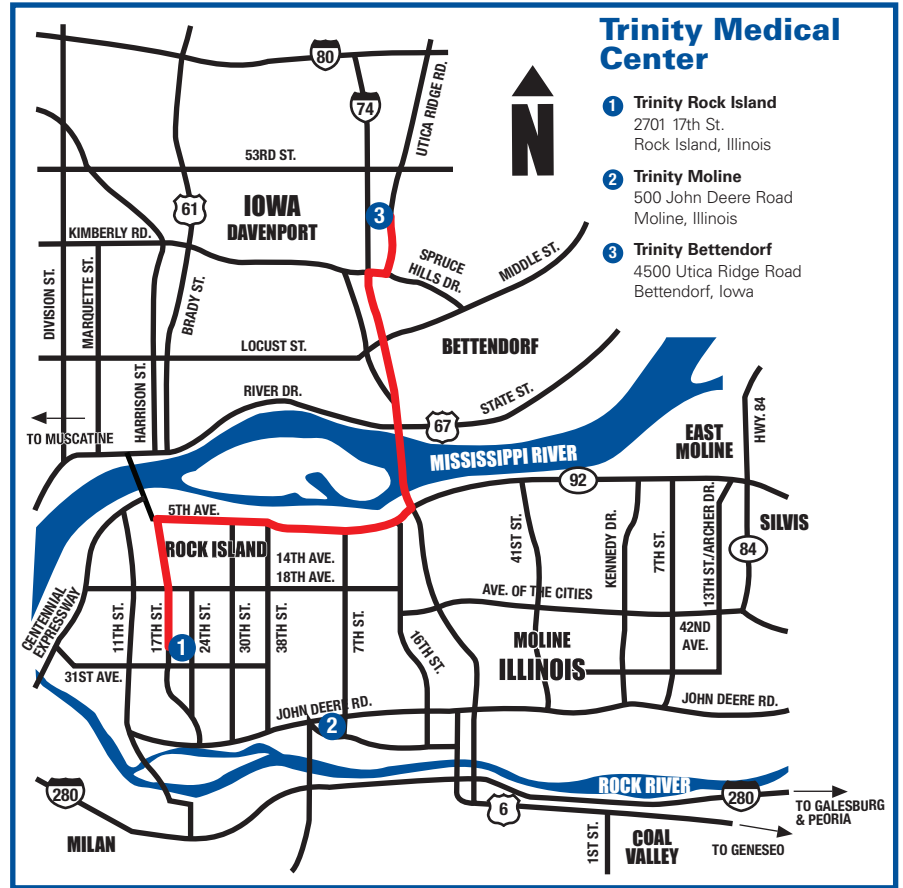

Directions from Trinity Rock Island

To: Trinity Bettendorf

4500 Utica Ridge Road
Bettendorf, IA 52722
(563) 742-5000

From Main entrance:

1. Head north on 17th St
2. Turn right at 7th Ave
3. Continue onto 5th Ave
4. 5th Ave turns slightly left and becomes 6th Ave
5. Turn right at 23rd St./7th Ave
6. Merge onto I-74 W/US-6 W
7. Take exit 2 for Spruce Hills Dr
8. Turn right at end of ramp
9. Take the 1st left onto Utica Ridge Rd
Trinity Bettendorf will be on the left

Estimated distance: 9.9 miles

Travel time 19 minutes

To: Trinity Moline

500 John Deere Road
Moline, IL 61265
(309) 779-2000

From Main entrance:

1. Head south on 17th St toward 31st Ave
2. Continue onto 24th St
3. Turn left at 46th Ave/Blackhawk Rd/IL-5 E
4. Continue toward 52nd Ave
(Entrance to hospital will be on the left after light at RI/Milan Beltway interchange)

Estimated distance: 3.3 miles

Travel time 8 minutes