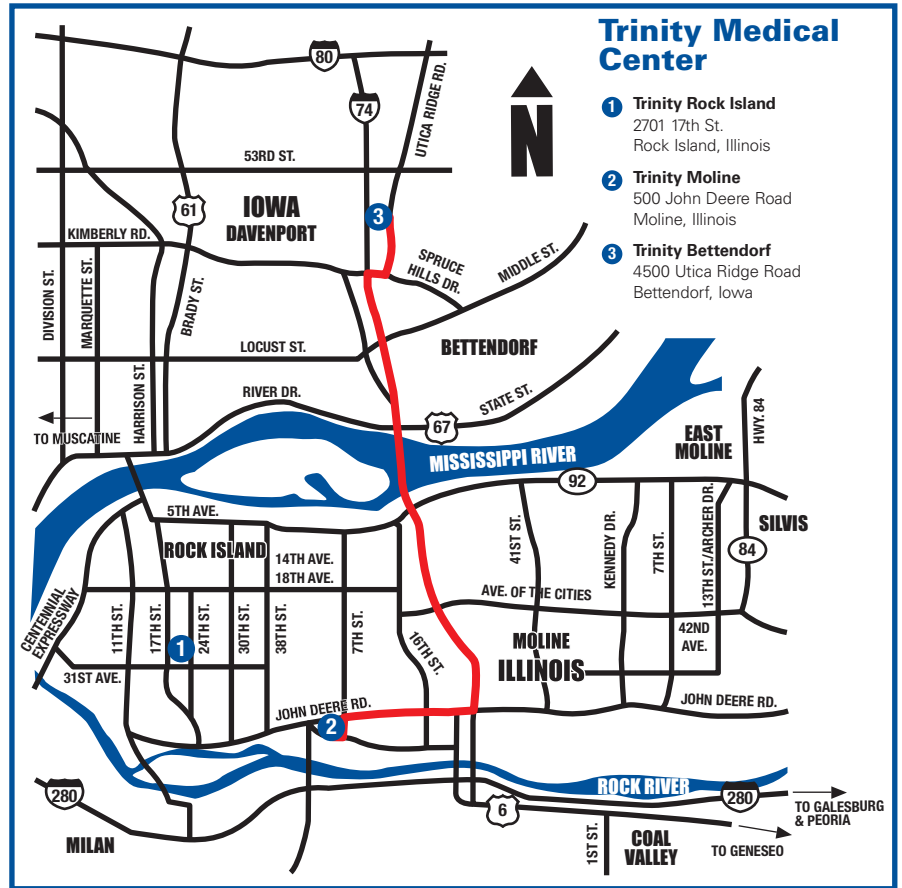

# Directions from Trinity Bettendorf

### From Main entrance:

1. Head south on Utica Ridge Rd
2. Turn right at Spruce Hills Dr
3. Take ramp onto I-74 W/US-6 E
4. Take exit 4A for IL 5 W/John Deere Rd
5. Merge onto IL-5 W/John Deere Rd
6. Turn left at 7th St
7. Hospital will be on the right

*Estimated distance: 9.8 miles*

*Travel time 15 minutes*

### From Main entrance:

1. Head south on Utica Ridge Rd
  2. Turn right at Spruce Hills Dr
  3. Take ramp onto I-74 W/US-6 E
  4. Take exit 4A for IL 5 W/John Deere Rd
  5. Merge onto IL-5 W/John Deere Rd
  6. Take the far right ramp onto 46th Ave/Blackhawk Rd/IL-5 W
  7. Turn right at 24th St
  8. Slight left at 17th St
- Trinity Rock Island will be on the right