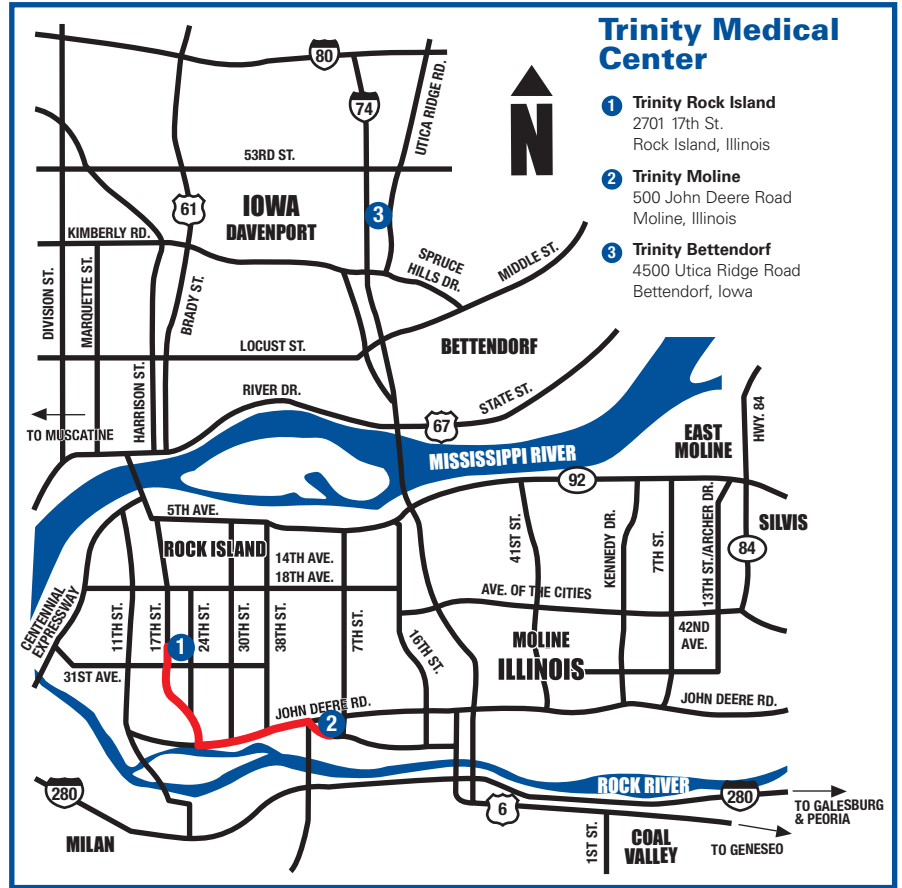

Directions from Trinity Moline

To: Trinity Rock Island

2701 17th St.
 Rock Island, IL 61201
 (309) 779-2000

From Main entrance:

1. Head northwest on 52nd Ave (exit toward rear of hospital and turn right)
 2. Continue onto 46th Ave/Blackhawk Rd
 3. Turn right at 24th St
 4. Slight left at 17th St
- Trinity Rock Island will be on the right

Estimated distance: 3.3 miles
Travel time 7 minutes

To: Trinity Bettendorf

4500 Utica Ridge Road
 Bettendorf, IA 52722
 (563) 742-5000

From Main entrance:

1. Take a left out of the front lot onto 7th St
 2. Turn right at IL-5/John Deere Rd
 3. Merge onto I-74 W/US-6 W via the ramp to Davenport
 4. Take exit 2 for Spruce Hills Dr. toward US-6/Kimberly Rd
 5. Turn right at end of ramp
 6. Take the 1st left onto Utica Ridge Rd
- Trinity Bettendorf will be on the left

Estimated distance: 9.7 miles
Travel time 14 minutes